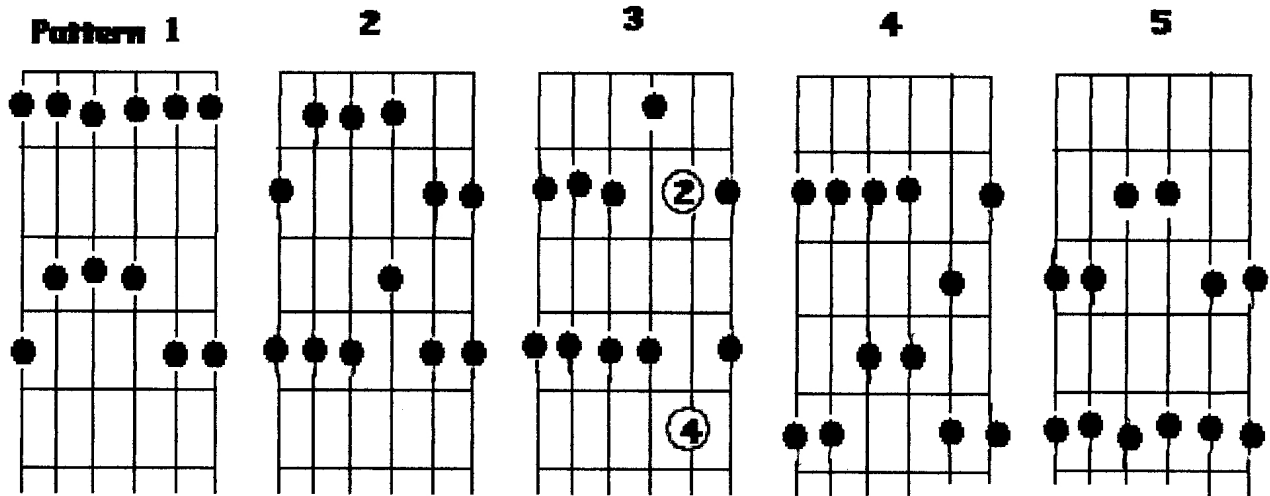

BLUEGRASS SOLO #1

GUITAR

GUITAR

G C

T
A
B

4 0 3 0 2 0 0 1 2 0 1 0 3 0 2 3 0 1 2 0 2 0 1 2 1 3 5 3 5 4

GTR.

GTR.

G D G GDG

13 7 8 9 10 7 8 9 7 5 6 7 5 7 6 5 7 3 5 3 3 4 3 4 2 0 2 0 1 2 0 1 0 3

CHORD CHANGES FOR BLUEGRASS SOLO #1

GUITAR

G C

G D

5

G C

9

G D G

13

G D G

17

Pentatonic Scale Patterns

Pentatonic Scale Patterns Overview